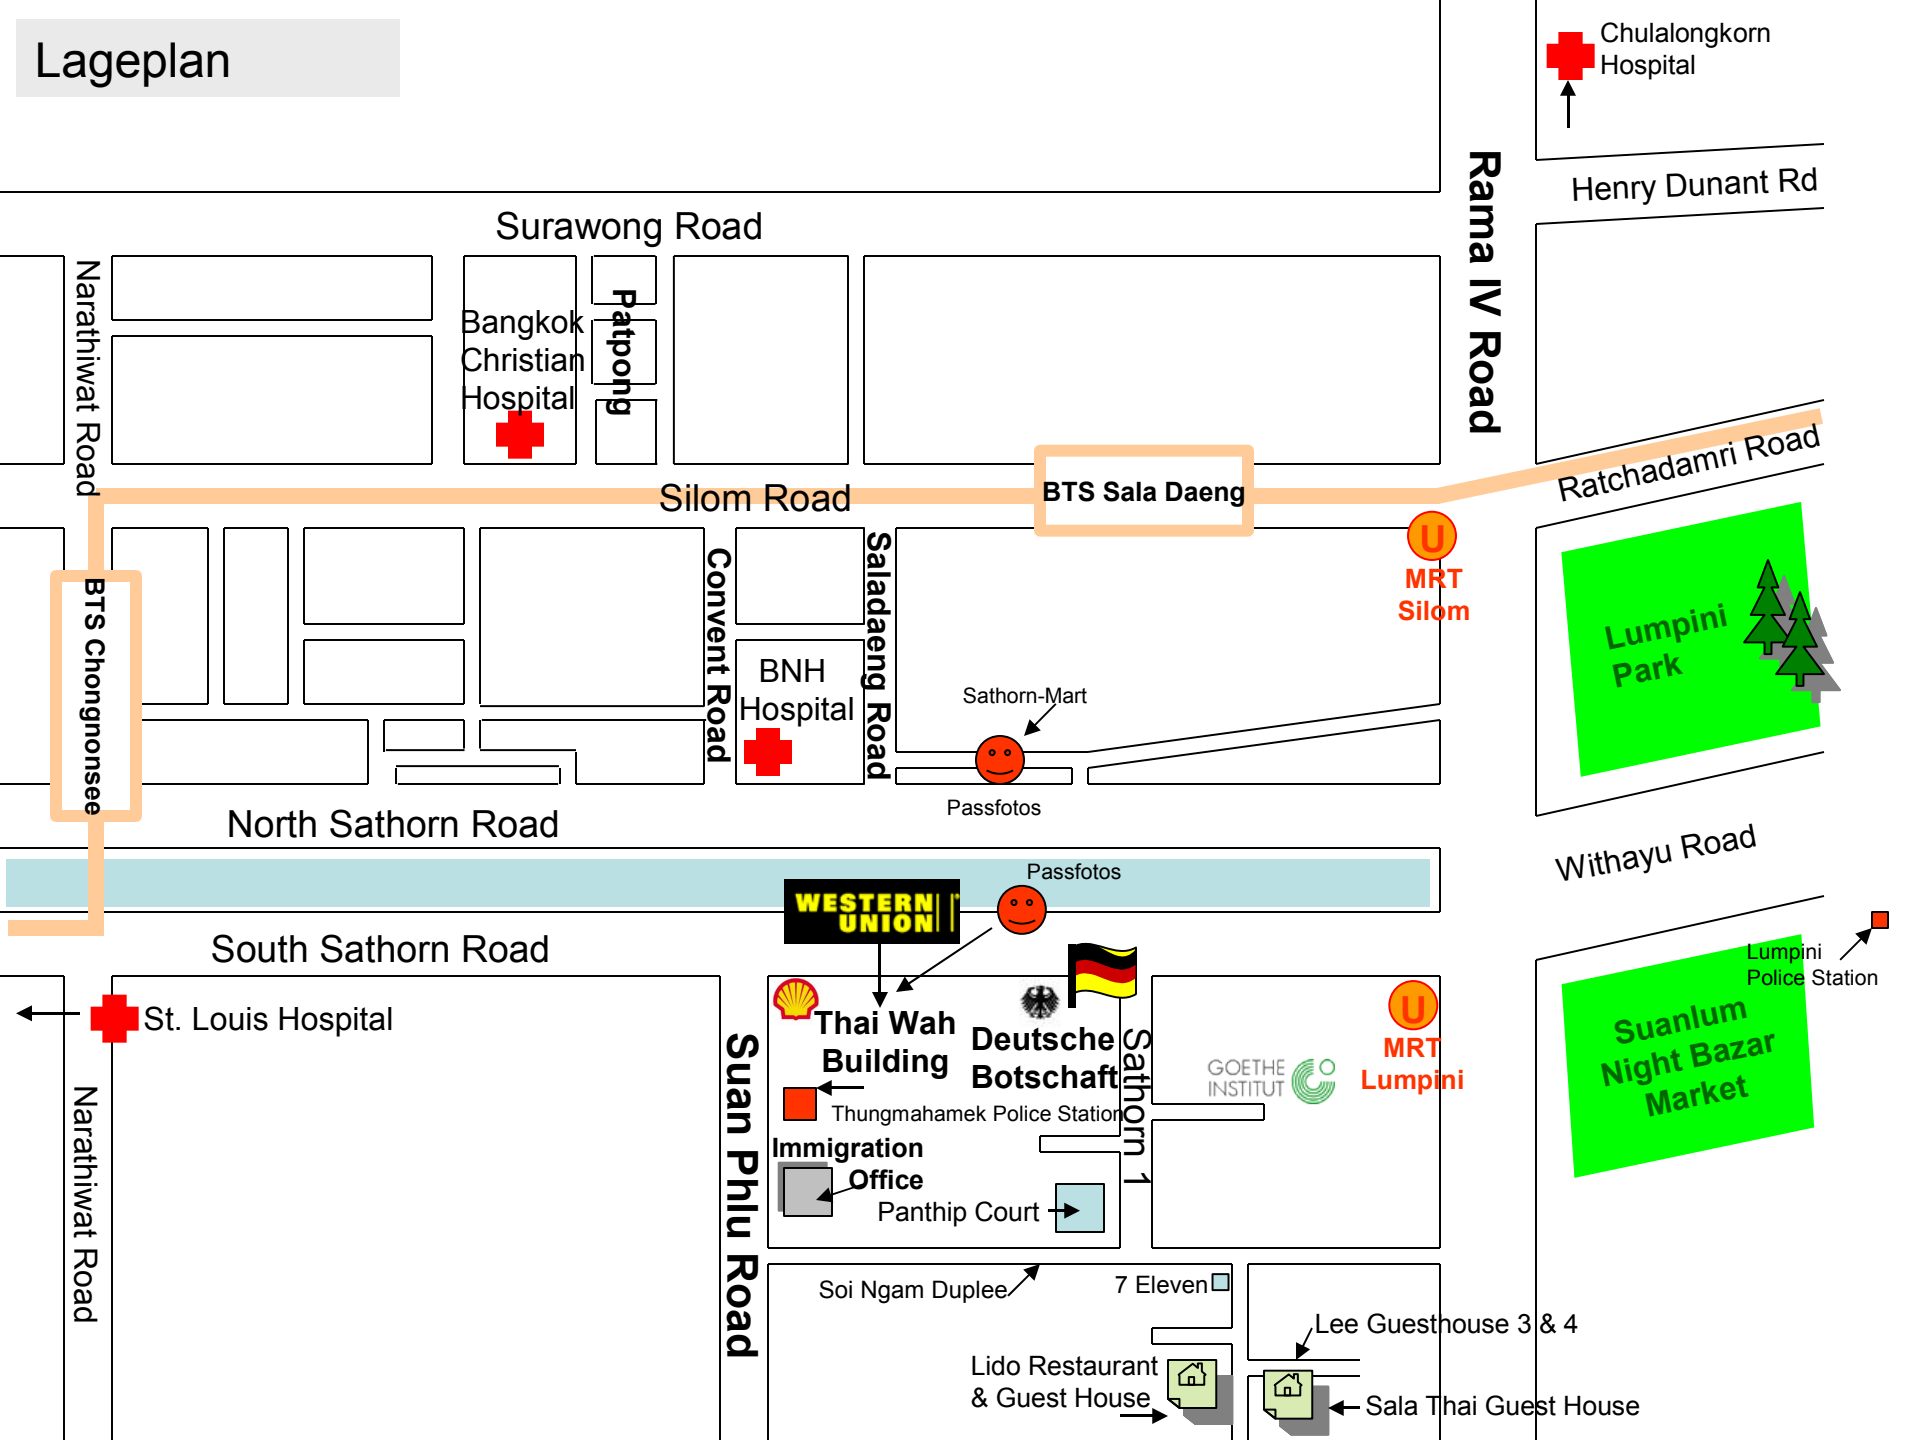

# Lageplan

Chulalongkorn Hospital

Henry Dunant Rd

Surawong Road

Bangkok Christian Hospital

Patpong

Silom Road

BTS Sala Daeng

Rama IV Road

Ratchadamri Road

Narathiwat Road

BTS Chongnonsee

Convent Road

Saladaeng Road

BNH Hospital

Sathorn-Mart

St. Louis Hospital

Suan Phlu Road

Thai Wah Building

Deutsche Botschaft

MRT Lumpini

Thungmahamek Police Station

Immigration Office

Panthip Court

GOETHE INSTITUT

Suanlum Night Bazar Market

Soi Ngam Duplee

7 Eleven

Lee Guesthouse 3 & 4

Lido Restaurant & Guest House

Sala Thai Guest House